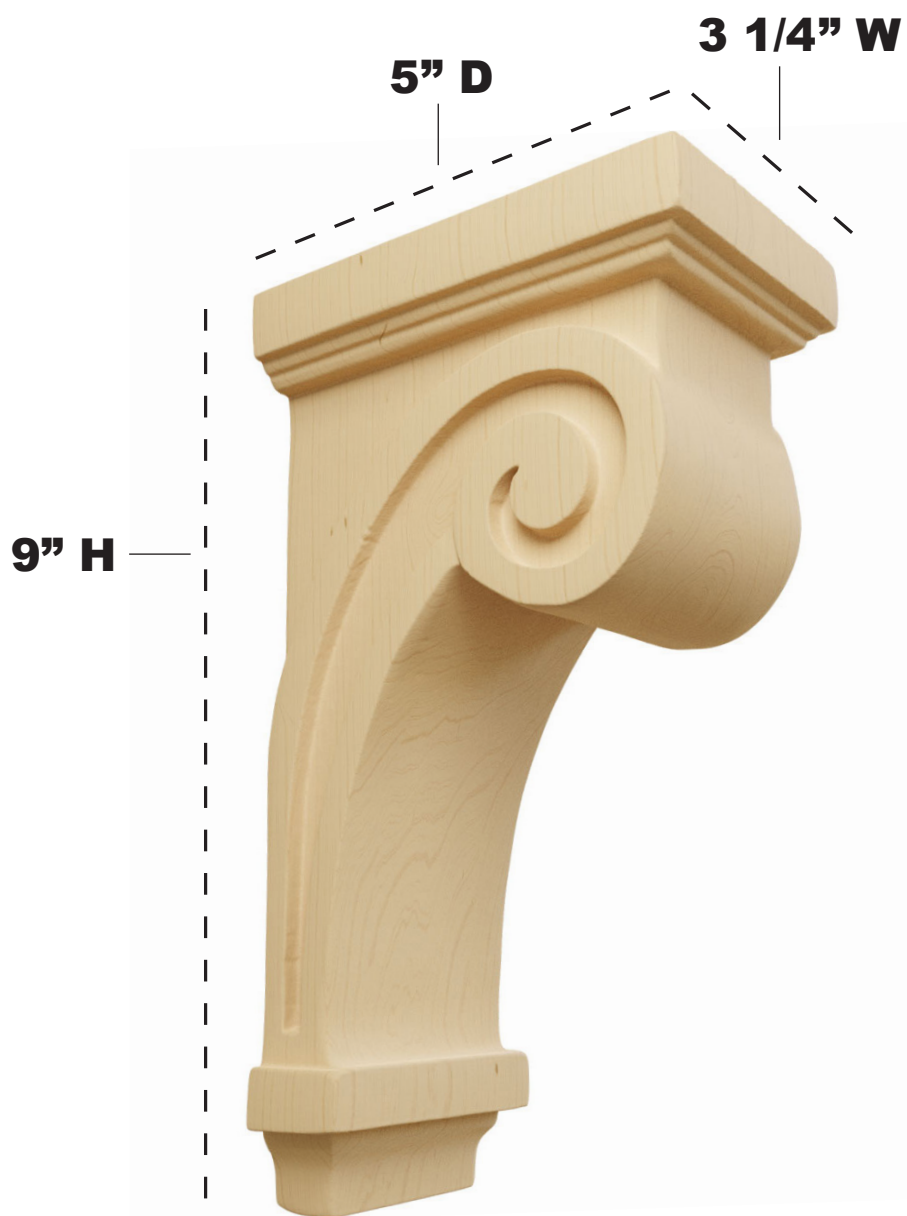

3 1/4 INCH W X 5 INCH D X 9 INCH H SCROLL CORBEL

ITEM NO.: COR03X05X09SC

FRONT VIEW

PROFILE VIEW

AVAILABLE WOOD SPECIES:

ALDER

CHERRY

MAPLE